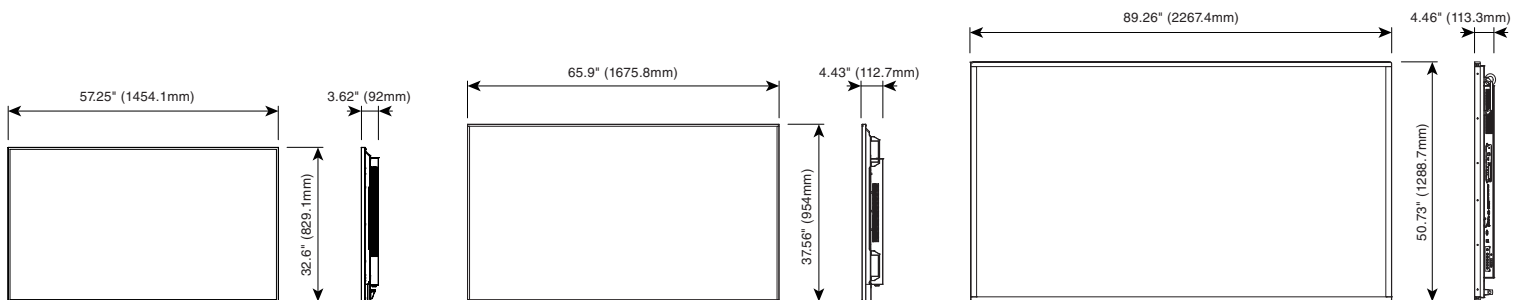

DIAMONDVIEW LARGE SCREEN DISPLAYS ARE THE PERFECT COMPLEMENT TO MITSUBISHI ELECTRIC'S WELL-ESTABLISHED PORTFOLIO OF HIGH-END, MISSION CRITICAL DISPLAY WALLS

SPECIFICATIONS	DESCRIPTION		
Product Name	DIAMONDVIEW Series		
Part Number	DV65UM	DV75UM	DV100UM
Display Resolution	Ultra HD (3840 x 2160)	Ultra HD (3840 x 2160)	
Screen Size	65 in. (diagonal)	75 in. (diagonal)	100 in. (diagonal)
Aspect Ratio	16:9		
Display Active Area	56.24" (1428.48mm) x 31.63" (803.52mm)	65.0" (1650mm) x 36.5" (928mm)	86.74" (2203.2mm) x 48.78" (1239.2mm)
Cabinet Dimensions (W x H x D)	57.25" x 32.6" x 3.62" (1454.1mm x 829.1mm x 92mm)	65.9" x 37.56" x 4.43" (1675.8mm x 954mm x 112.7mm)	89.26" x 50.73" x 4.46" (2267.4mm x 1288.7mm x 113.3mm)
Bezel Width	0.43" (10.9mm) left/right; 0.43" (10.9mm) top/bottom	0.43" (10.9mm) left/right; 0.43" (10.9mm) top/bottom	1.3" (31.8mm) left/right; 1.0" (25.4mm) top/bottom
Brightness (typ.)	500 cd/m ²	500 cd/m ²	700 cd/m ²
Lifetime (typ.)	50,000 hours		
Contrast Ratio (typ.)	5000:1	5000:1	3000:1
Display Color	>1 billion colors; 8-bit+FRC	>1 billion colors; 8-bit+FRC	>1 billion colors; 8-bit+FRC
Viewing Angle (typ.)	178°		
Color Gamut	72% NTSC	72% NTSC	98% NTSC
Pixel Pitch	0.124mm (H) x 0.372mm (V)	0.143mm (H) x 0.430mm (V)	0.193mm (H) x 0.574mm (V)
Modes	3840x2160 @ 24/25/30/50/60Hz; 1920x1080 @ 50/60Hz; 480p, 576p, 720p @ 50/60Hz; 1080p @ 24/25/30/50/60Hz; 1080i @ 50/60Hz		
Backlight	LED		
Display Technology	(Direct-LED) LCD		
Weight	72 lbs.	102 lbs.	260 lbs.
Line Voltage	100-240V; 50/60Hz		
Power Consumption (typ.)	160W	260 W	425 W
Operating Temperature	0° to + 40°C (32° to 104°F)		
Humidity	35 - 85% RH (non-condensing)	35 - 85% RH (non-condensing)	20 - 85% RH (non-condensing)
Approvals	FCC Class A, CE, cTUVus		
External Connections	DisplayPort 1.2 x2 (4K/60Hz), HDMI 2.0 x2 (4K/60Hz), HDMI 1.4 x2 (4K/30Hz), VGA x1		
Audio Output	PC Line Out, S/PDIF		
Multi-Source Views	Dual View, Dual View Portrait, PiP, Quad View		
Display Control	IR, RS-232, LAN, Remote Control		
Speakers	L/R @ 10W each built-in, Full-range		
Orientation	Landscape/Portrait		
Mounting	VESA: 400 x 400 mm	VESA: 600 x 400mm	VESA: 600 x 400mm, 600 x 600mm
Fanless	Yes		
HD Format	4K UHD 2160p		
Surface Treatment	Anti-Glare Coating		
Recommended Usage	Up to 24x7 Operation		
Warranty	3-year Warranty		
Features	Smart light control, wake up from sleep mode, power saving, carrying handles		
In the Box	DV65UM display, power cord, IR sensor, remote control and batteries	DV75UM display, power cord, IR sensor, remote control, batteries	DV100UM display, power cord, IR sensor, remote control, batteries