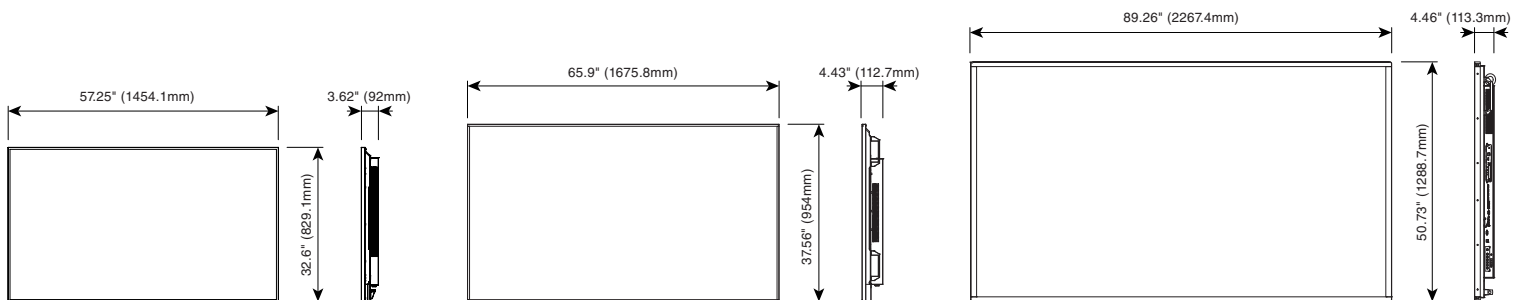

DIAMONDVIEW LARGE SCREEN DISPLAYS ARE THE PERFECT COMPLEMENT TO MITSUBISHI ELECTRIC'S WELL-ESTABLISHED PORTFOLIO OF HIGH-END, MISSION CRITICAL DISPLAY WALLS

SPECIFICATIONS	DESCRIPTION		
Product Name	DIAMONDVIEW Series		
Part Number	DV65UM	DV75UM	DV100UM
Display Resolution	Ultra HD (3840 x 2160)		Ultra HD (3840 x 2160)
Screen Size	65 in. (diagonal)	75 in. (diagonal)	100 in. (diagonal)
Aspect Ratio	16:9		
Display Active Area	56.24" (1428.48mm) x 31.63" (803.52mm)	65.0" (1650mm) x 36.5" (928mm)	86.74" (2203.2mm) x 48.78" (1239.2mm)
Cabinet Dimensions (W x H x D)	57.25" x 32.6" x 3.62" (1454.1mm x 829.1mm x 92mm)	65.9" x 37.56" x 4.43" (1675.8mm x 954mm x 112.7mm)	89.26" x 50.73" x 4.46" (2267.4mm x 1288.7mm x 113.3mm)
Bezel Width	0.43" (10.9mm) left/right; 0.43" (10.9mm) top/bottom	0.43" (10.9mm) left/right; 0.43" (10.9mm) top/bottom	1.3" (31.8mm) left/right; 1.0" (25.4mm) top/bottom
Brightness (typ.)	500 cd/m ²	500 cd/m ²	700 cd/m ²
Lifetime (typ.)	50,000 hours		
Contrast Ratio (typ.)	5000:1	5000:1	3000:1
Display Color	>1 billion colors; 8-bit+FRC	>1 billion colors; 8-bit+FRC	>1 billion colors; 8-bit+FRC
Viewing Angle (typ.)	178°		
Color Gamut	72% NTSC	72% NTSC	98% NTSC
Pixel Pitch	0.124mm (H) x 0.372mm (V)	0.143mm (H) x 0.430mm (V)	0.193mm (H) x 0.574mm (V)
Modes	3840x2160 @ 24/25/30/50/60Hz; 1920x1080 @ 50/60Hz; 480p, 576p, 720p @ 50/60Hz; 1080p @ 24/25/30/50/60Hz; 1080i @ 50/60Hz		
Backlight	LED		
Display Technology	(Direct-LED) LCD		
Weight	72 lbs.	102 lbs.	260 lbs.
Line Voltage	100-240V; 50/60Hz		
Power Consumption (typ.)	160W	260 W	425 W
Operating Temperature	0° to + 40°C (32° to 104°F)		
Humidity	35 - 85% RH (non-condensing)	35 - 85% RH (non-condensing)	20 - 85% RH (non-condensing)
Approvals	FCC Class A, CE, cTUVus		
External Connections	DisplayPort 1.2 x2 (4K/60Hz), HDMI 2.0 x2 (4K/60Hz), HDMI 1.4 x2 (4K/30Hz), VGA x1		
Audio Output	PC Line Out, S/PDIF		
Multi-Source Views	Dual View, Dual View Portrait, PiP, Quad View		
Display Control	IR, RS-232, LAN, Remote Control		
Speakers	L/R @ 10W each built-in, Full-range		
Orientation	Landscape/Portrait		
Mounting	VESA: 400 x 400 mm	VESA: 600 x 400mm	VESA: 600 x 400mm, 600 x 600mm
Fanless	Yes		
HD Format	4K UHD 2160p		
Surface Treatment	Anti-Glare Coating		
Recommended Usage	Up to 24x7 Operation		
Warranty	3-year Warranty		
Features	Smart light control, wake up from sleep mode, power saving, carrying handles		
In the Box	DV65UM display, power cord, IR sensor, remote control and batteries	DV75UM display, power cord, IR sensor, remote control, batteries	DV100UM display, power cord, IR sensor, remote control, batteries