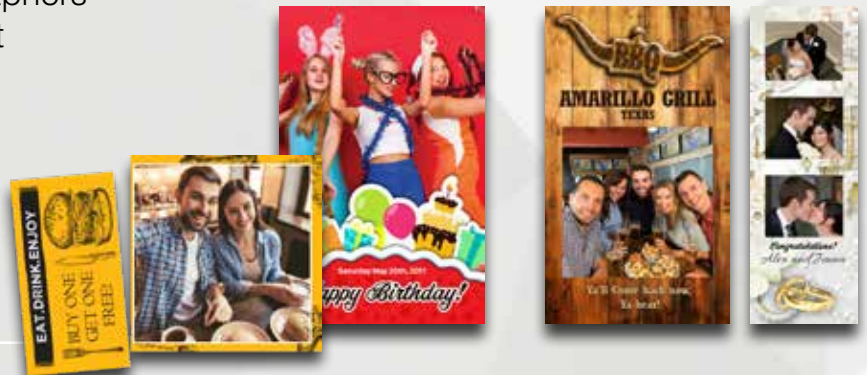

Features Include:

- Configure Print Sizes, Modes and Format
- Easily Import (Enable/Disable) Frames and Borders
- Select Print Type Offered from: Easy Print single 4x6 photo, 2x6 photo strip, or 3.5x5 Fun print
- Ability to change/rename WiFi ID makes it easier for guest users to recognize and remember the hotspot for printing
- Ability to set passcodes lets photographers control and restrict the use of the print services
- Manage and Customize Hot Folders
- Check Printer Media Status
- Monitor and Retrieve Print Statistics
- Ability to Clear all Print Orders

EASY PRINT

FUN PRINT